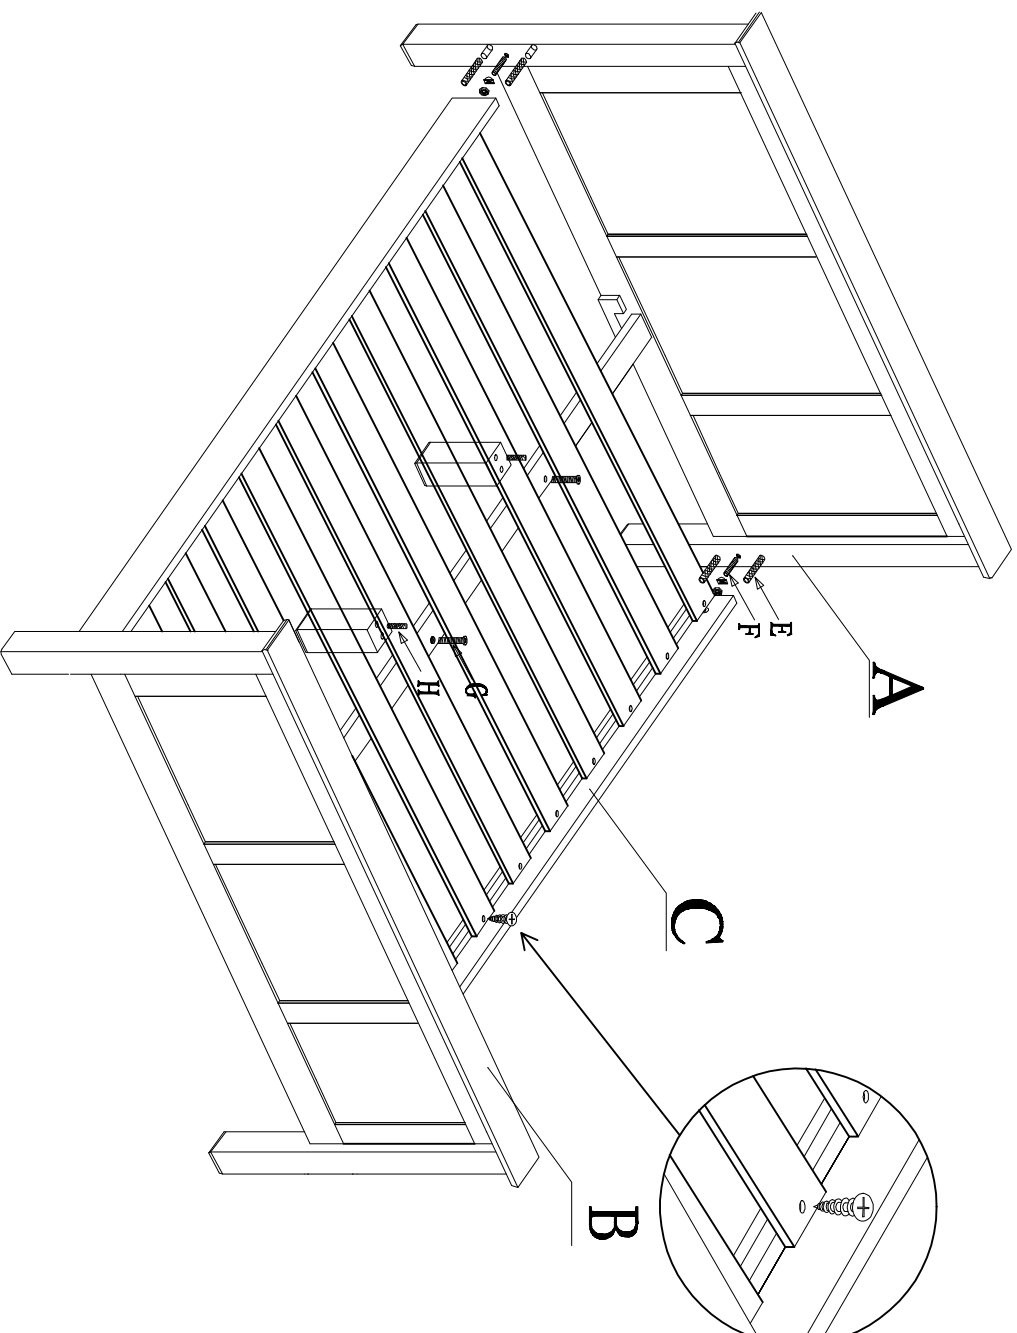

# TO 6FT HIE BED

## FITTINGS

Assembly		Hexa Bolt	
	× 4		× 2
Hexa Wrench		Spanner	
	× 1		× 1
Ø12 Wood Dowel		Ø10 Wood Dowel	
	× 8		× 2
Ø12 × 60		Ø10 × 40	
Screw			
	× 40		
M4 × 25			