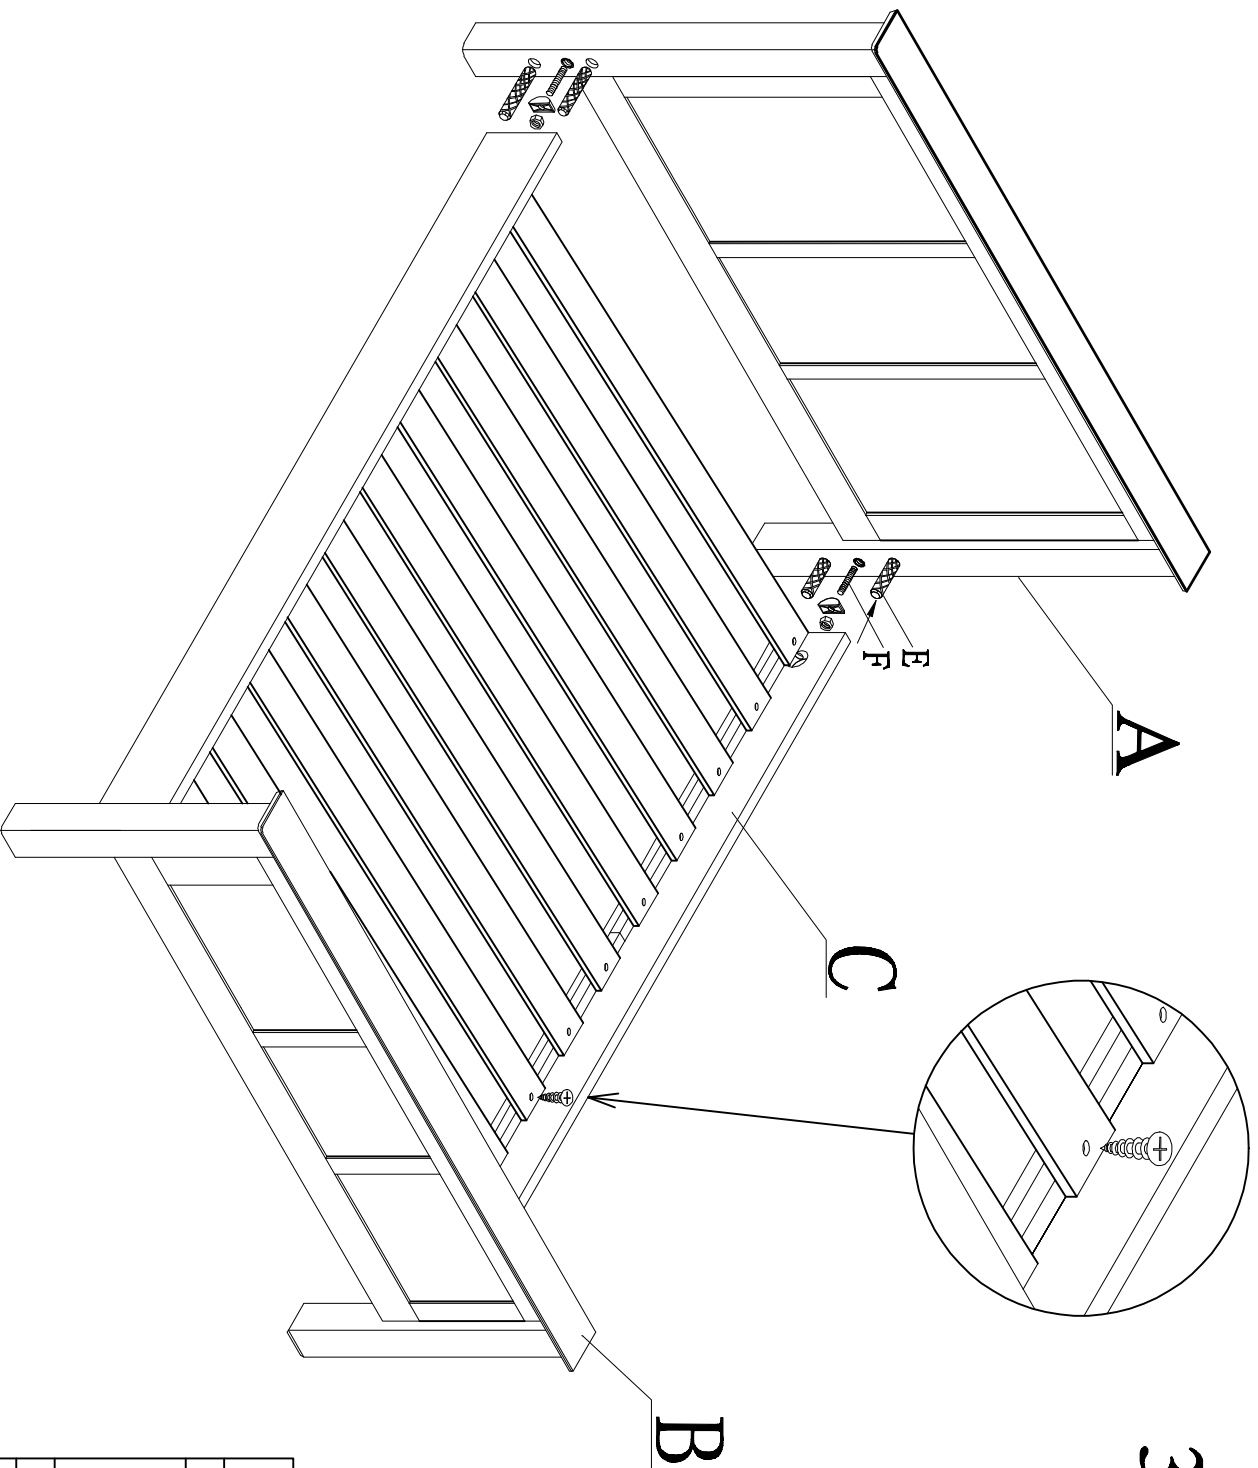

TO 3FT HE BED

FITTINGS

Assembly

Spanner

x4

x1

Ø12 Wood Dowel

Screw

Ø 12 X 60

x8

M4x25

x24