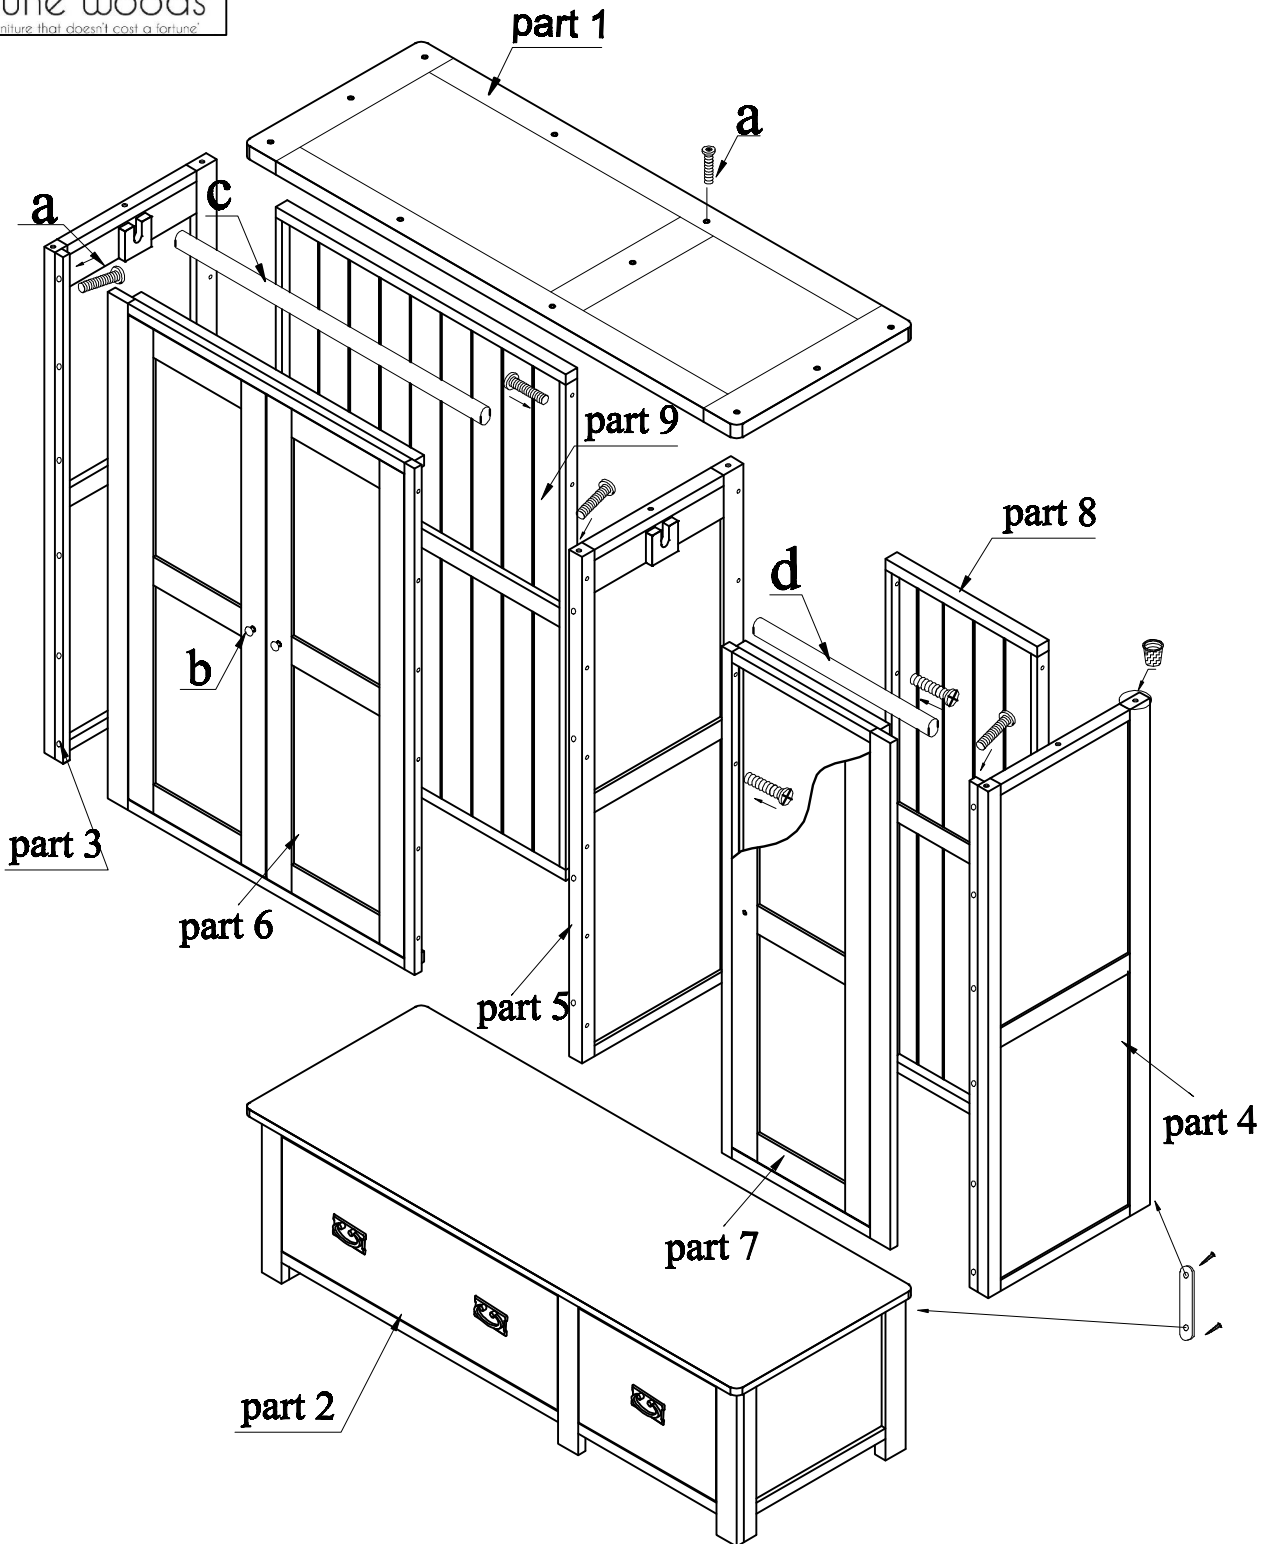

Fortune Woods
"Quality furniture that doesn't cost a fortune"

SRD-TRIPLE WARDROBE

FITTINGS

Hexa Bolt	Handle	Hanging Rail(long)	Hanging Rail(short)	Hexa Wrench
 M6×35	 a×55	 c×1	 d×1	 f×1