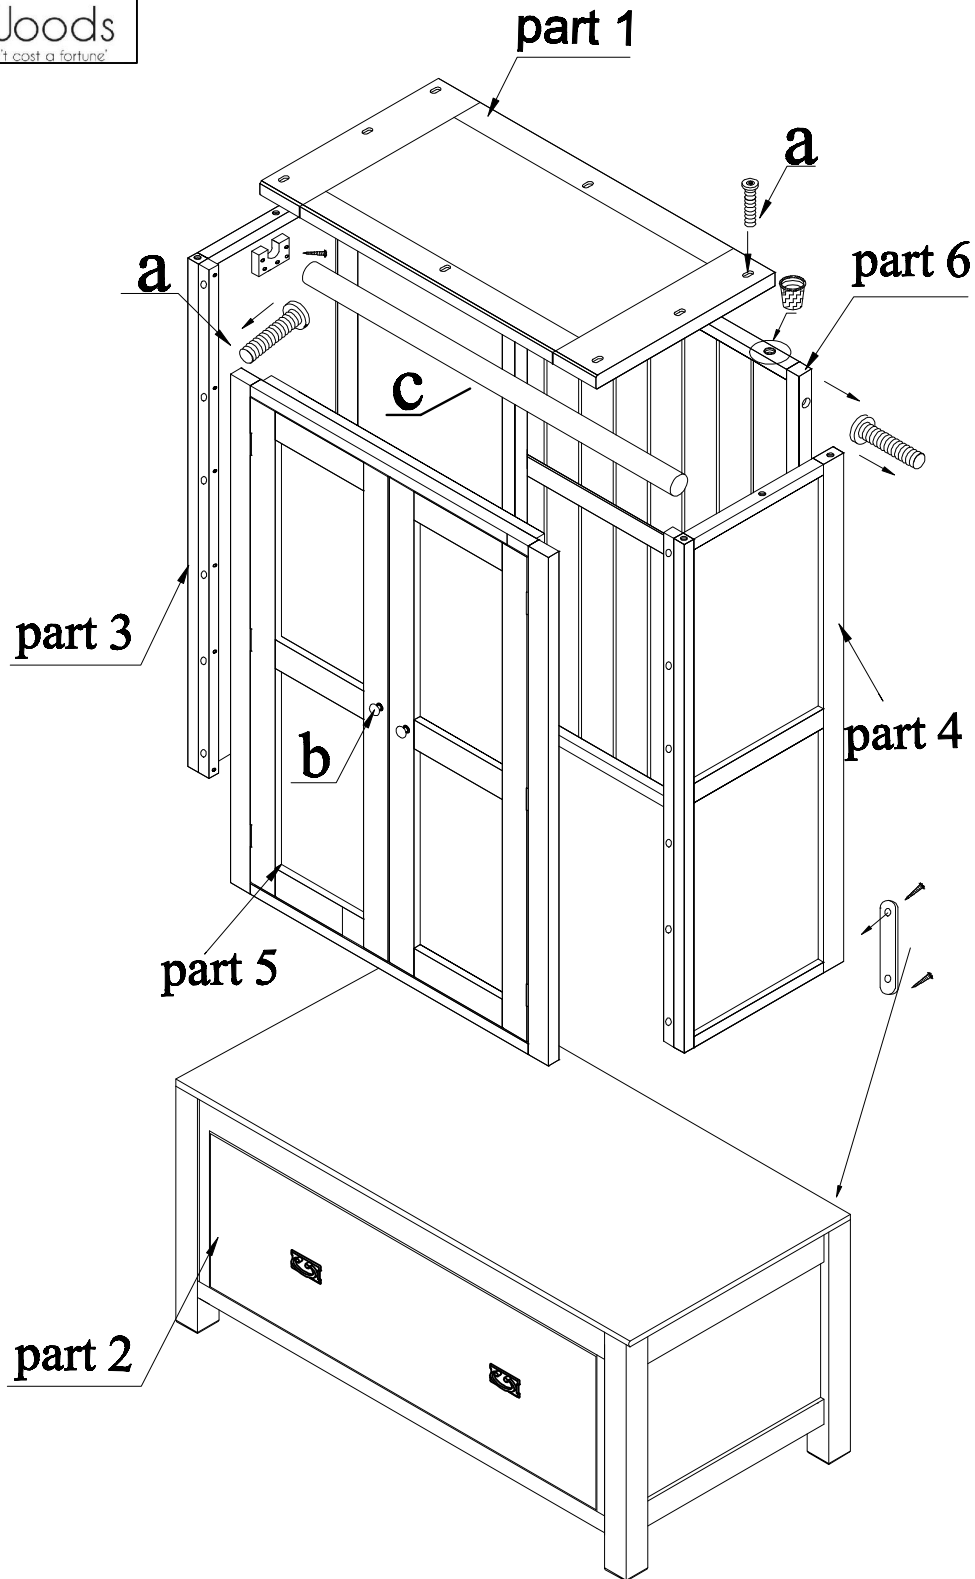

# SRD- GENTS 1 DRAWER WARDROBE

## FITTINGS

Hexa Bolt	Handle	Hanging Rail	Hexa Wash
 M6×35	 a×32	 e×1	 f×1