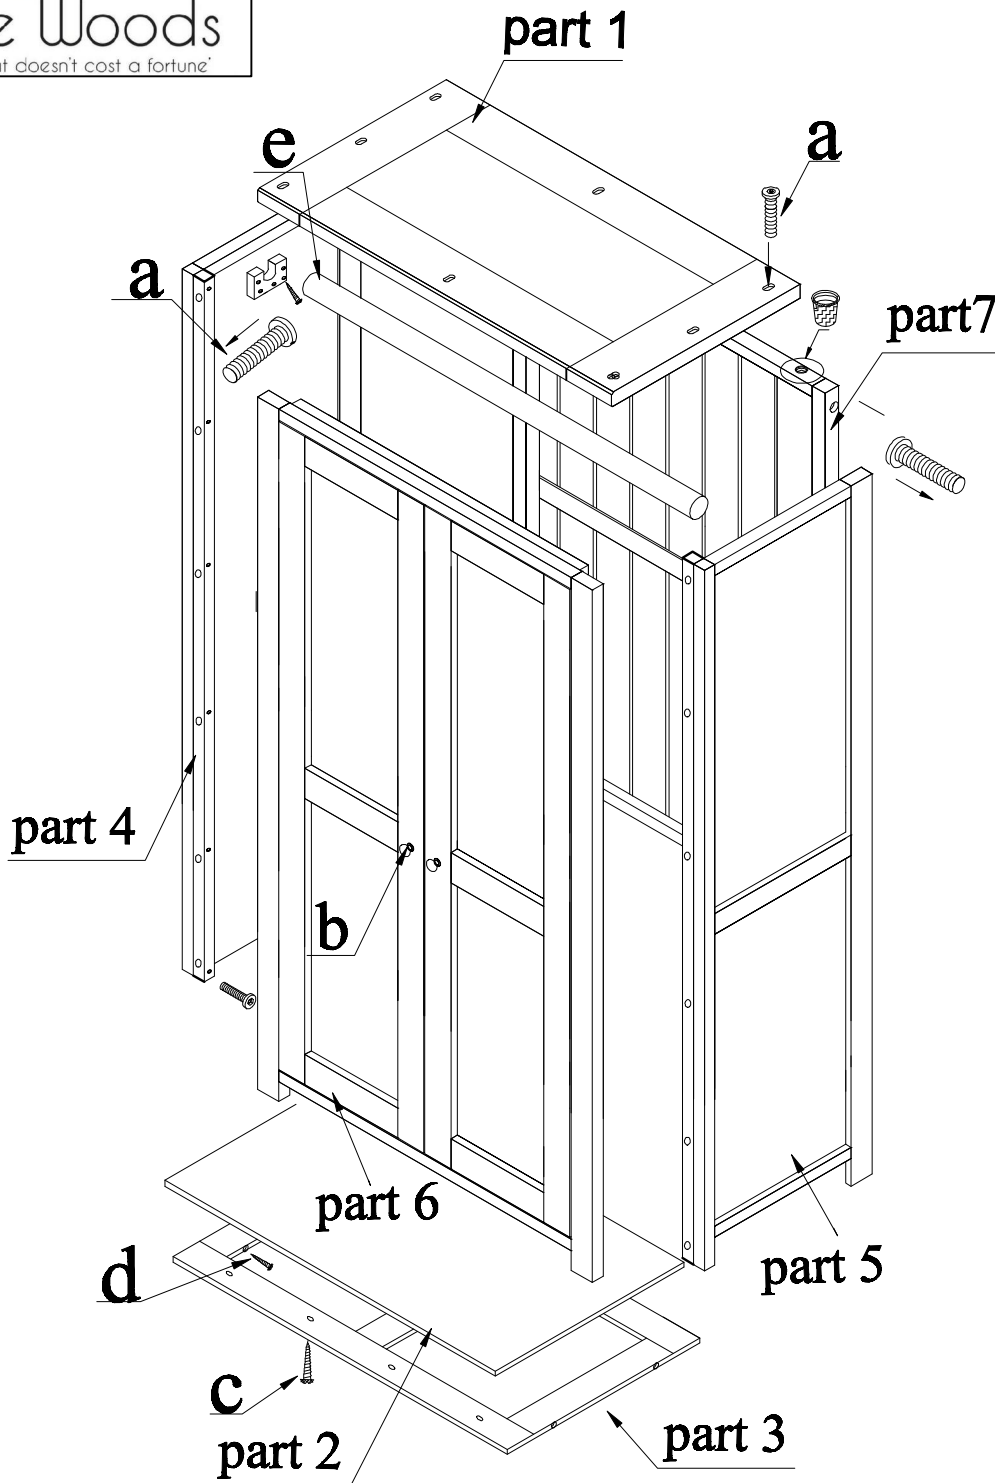

Fortune Woods
 "Quality furniture that doesn't cost a fortune"

SRD-LADIES WARDROBE

FITTINGS

Hexa Bolt	Handle	Screw	Screw	Hanging Rail	Hexa Wrench
 a×32	 b×2	 c×10	 d×12	 e×1	 f×1