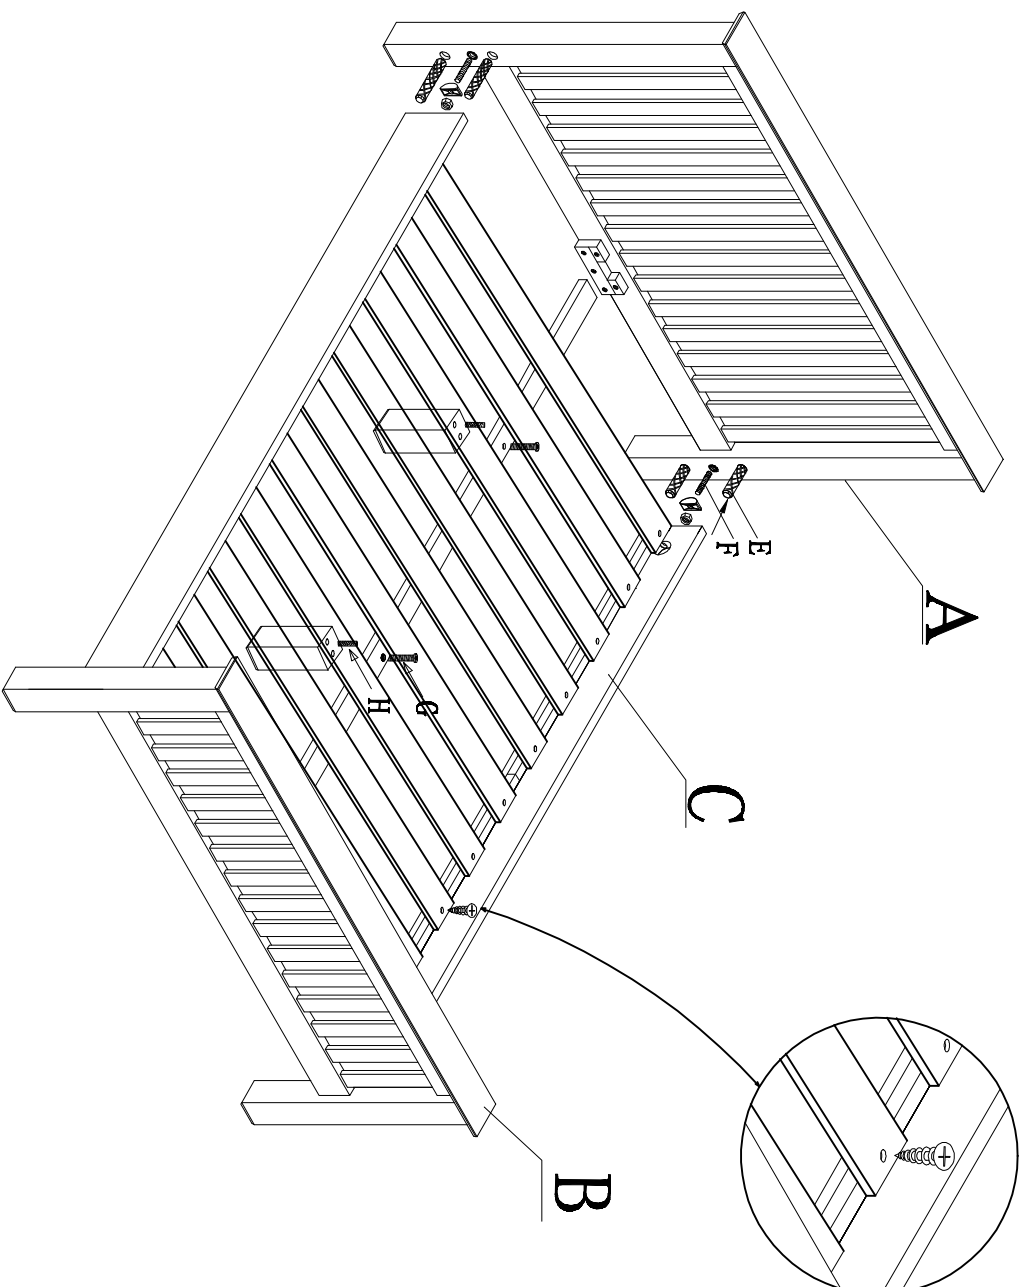

# SRD 6FT HE BED

Fortune Woods

'Quality furniture that doesn't cost a fortune.'

## FITTINGS

Assembly		Hexa Bolt	
	× 4		× 2
Hexa Wrench	× 1	Spanner	× 1
	× 1		× 1
Ø12 Wood Dowel	× 8	Ø10 Wood Dowel	× 2
	× 8		× 2
Ø12 × 60	× 8	Ø10 × 40	× 2
Screw	× 40		
	× 40		
M4×25	× 40		