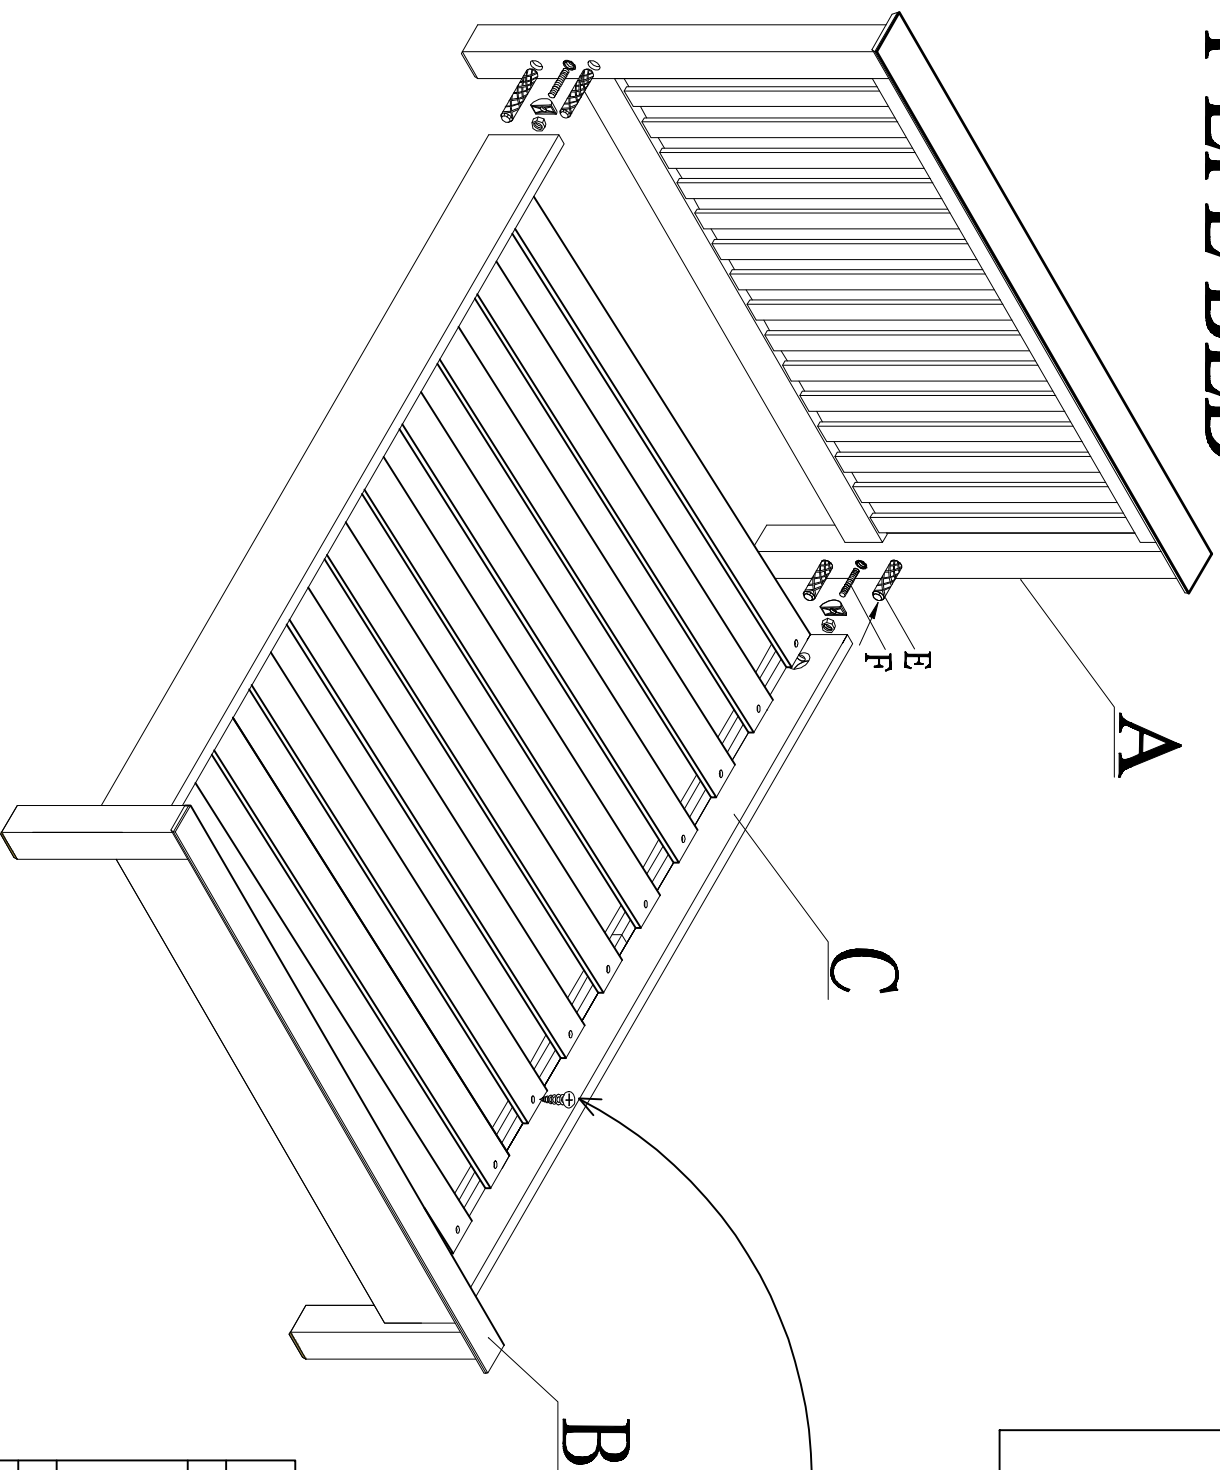

SRD 3FT LFE BED

Fortune Woods
Quality furniture that doesn't cost a fortune.

FITTINGS

Assembly

Spanner

Ø12 Wood Dowel

X4

Screw

X1

Ø 12 X 60

X8

M4x25

X24