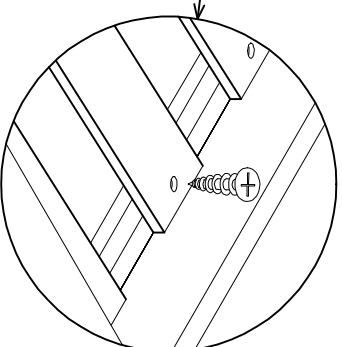

SRD 3FT LFE BED

Fortune Woods
Quality furniture that doesn't cost a fortune.

FITTINGS

Assembly

Spanner

Ø12 Wood Dowel

X4

Screw

X1

Ø 12 X 60

X8

M4x25

X24